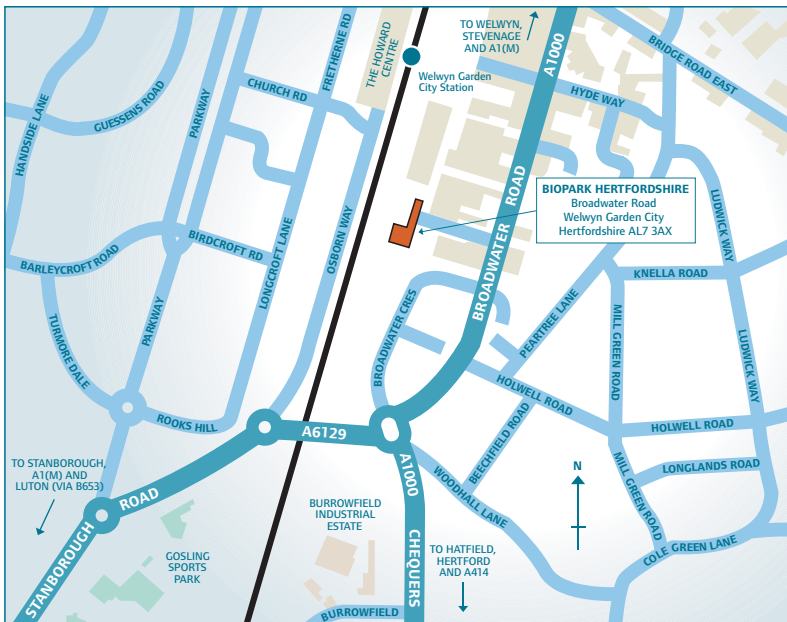

# BioPark Hertfordshire, Broadwater Road, Welwyn Garden City, Hertfordshire AL7 3AX

BioPark Hertfordshire is immediately north of Broadwater Crescent, off Broadwater Road